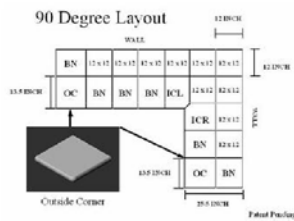

As Seen In
Kitchen
& Bath
Design
News

Granite Slab Component System

Benissimo Systems provides the look of granite at a fraction of the cost. This unique, component system allows you to create a granite countertop with a 4cm bull nose edge. Available nationwide in 15 designer colors and a full line of trims, mosaics and accessories.